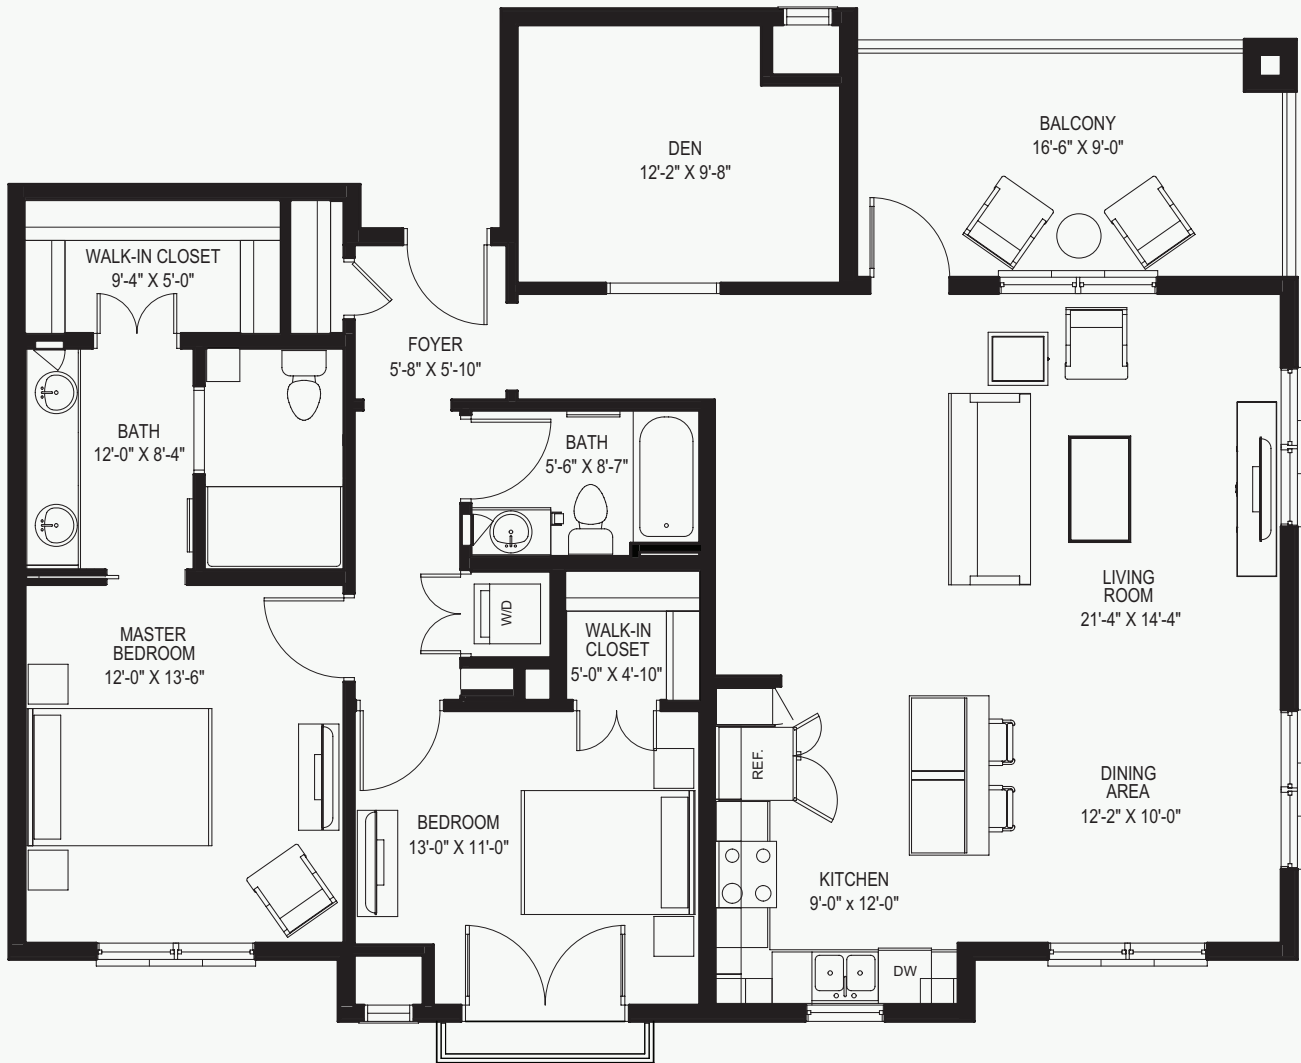

2 BEDROOM, 2 BATH + DEN | 1,450 SQ. FT.

T H E S P I R E S
AT BERRY COLLEGE
--- Lakeside Senior Living ---