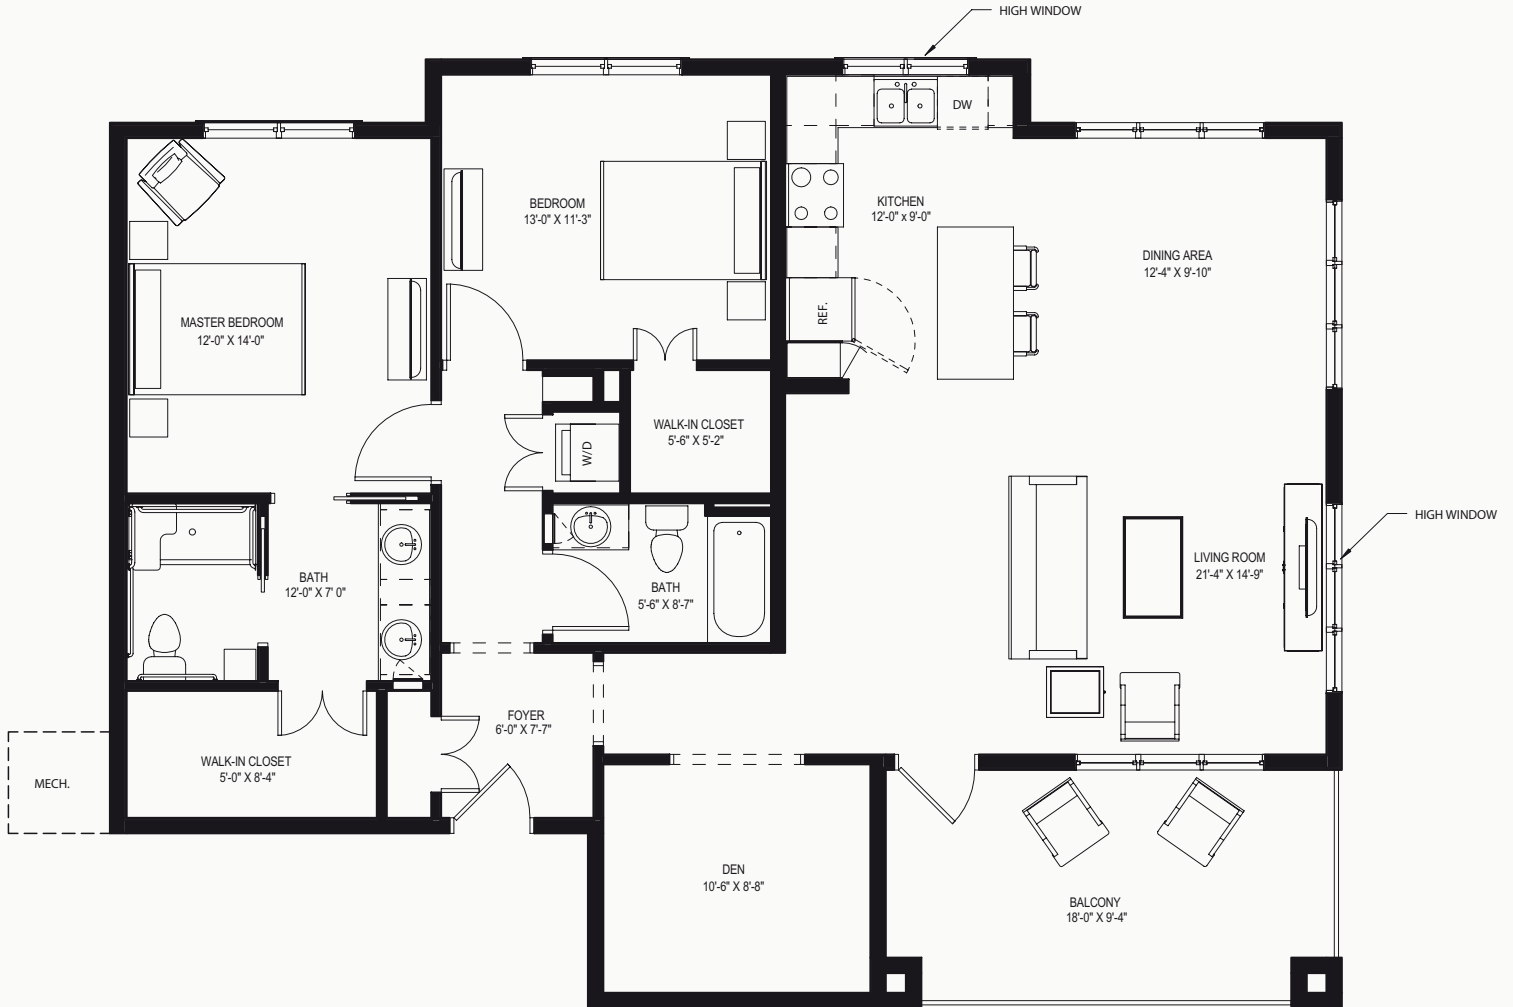

2 BEDROOM, 2 BATH + DEN | 1,430 SQ. FT.

THE SPIRES
AT BERRY COLLEGE

--- Lakeside Senior Living ---