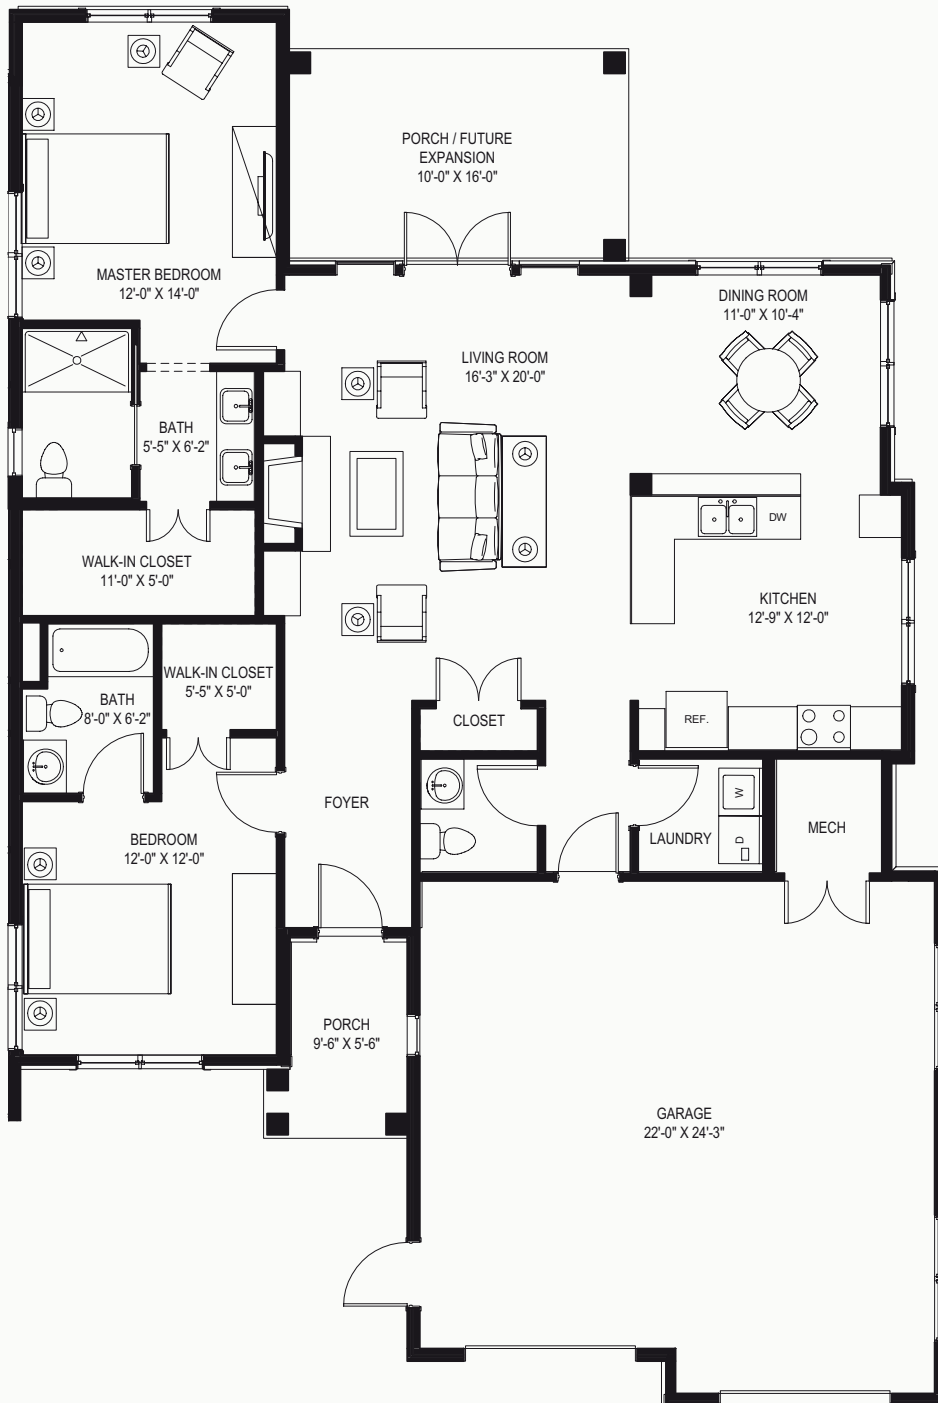

2 BEDROOM, 2.5 BATH | 1,450 SQ. FT.

THE SPIRES

AT BERRY COLLEGE

--- Lakeside Senior Living ---