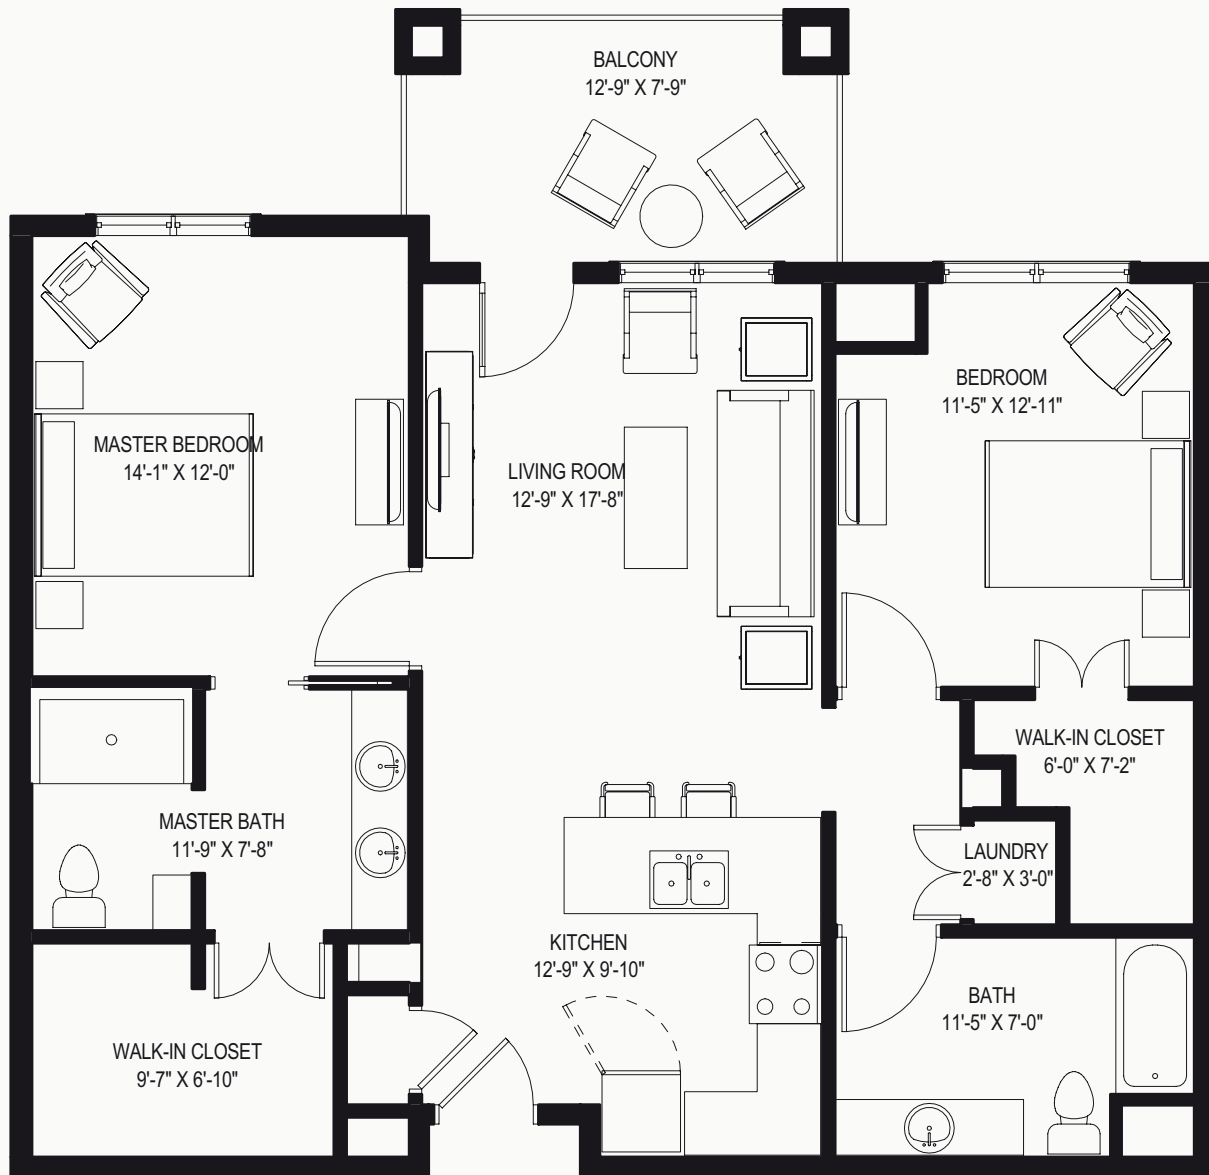

2 BEDROOM, 2 BATH | 1,091 SQ. FT.

THE SPIRES

AT BERRY COLLEGE

--- Lakeside Senior Living ---