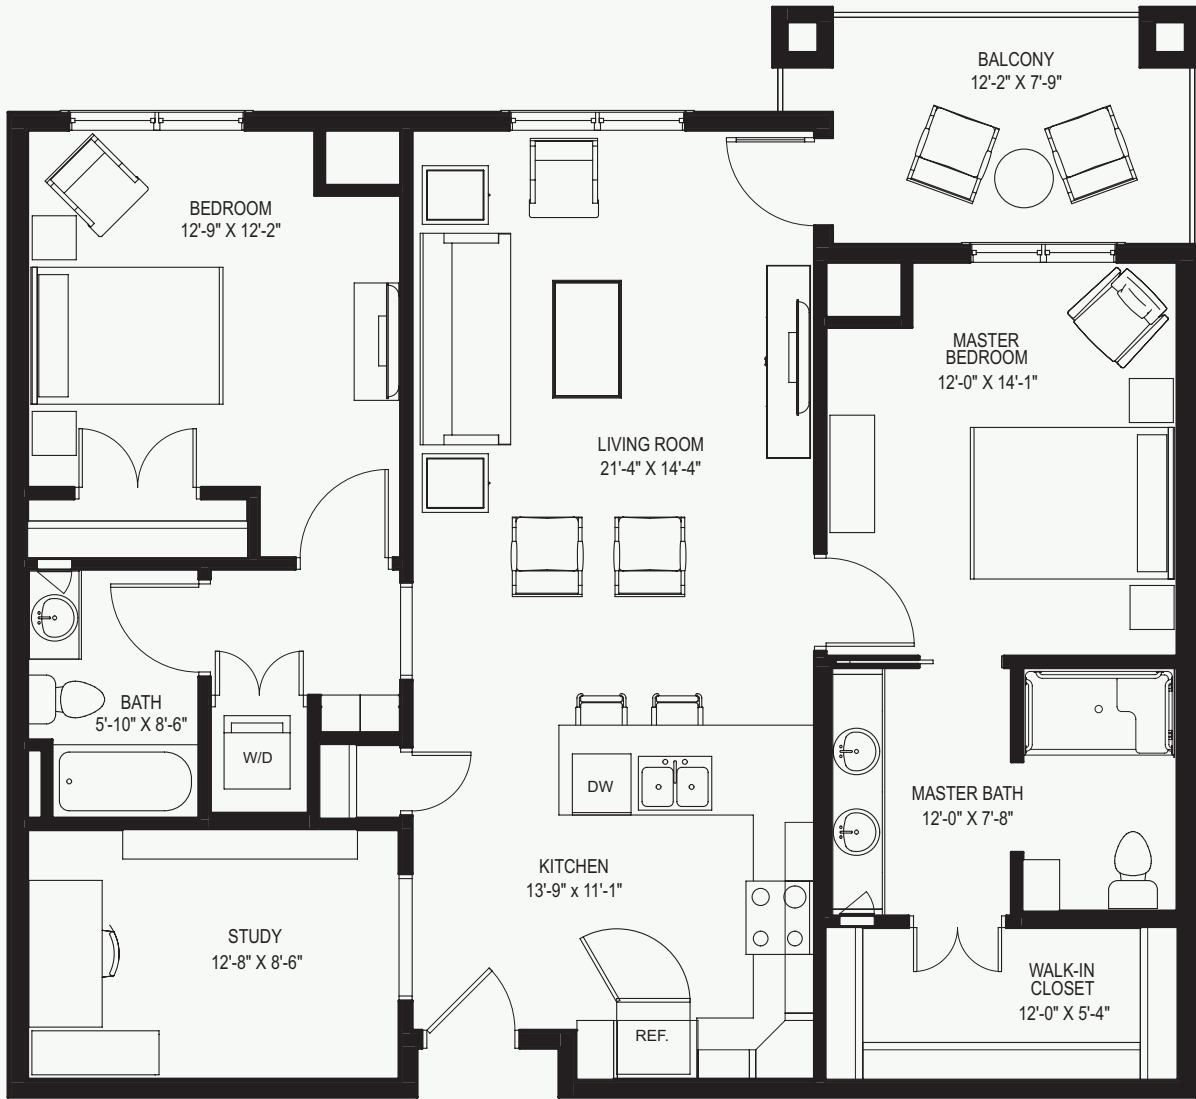

2 BEDROOM, 2 BATH + DEN | 1,258 SQ. FT.

THE SPIRES
AT BERRY COLLEGE
--- Lakeside Senior Living ---