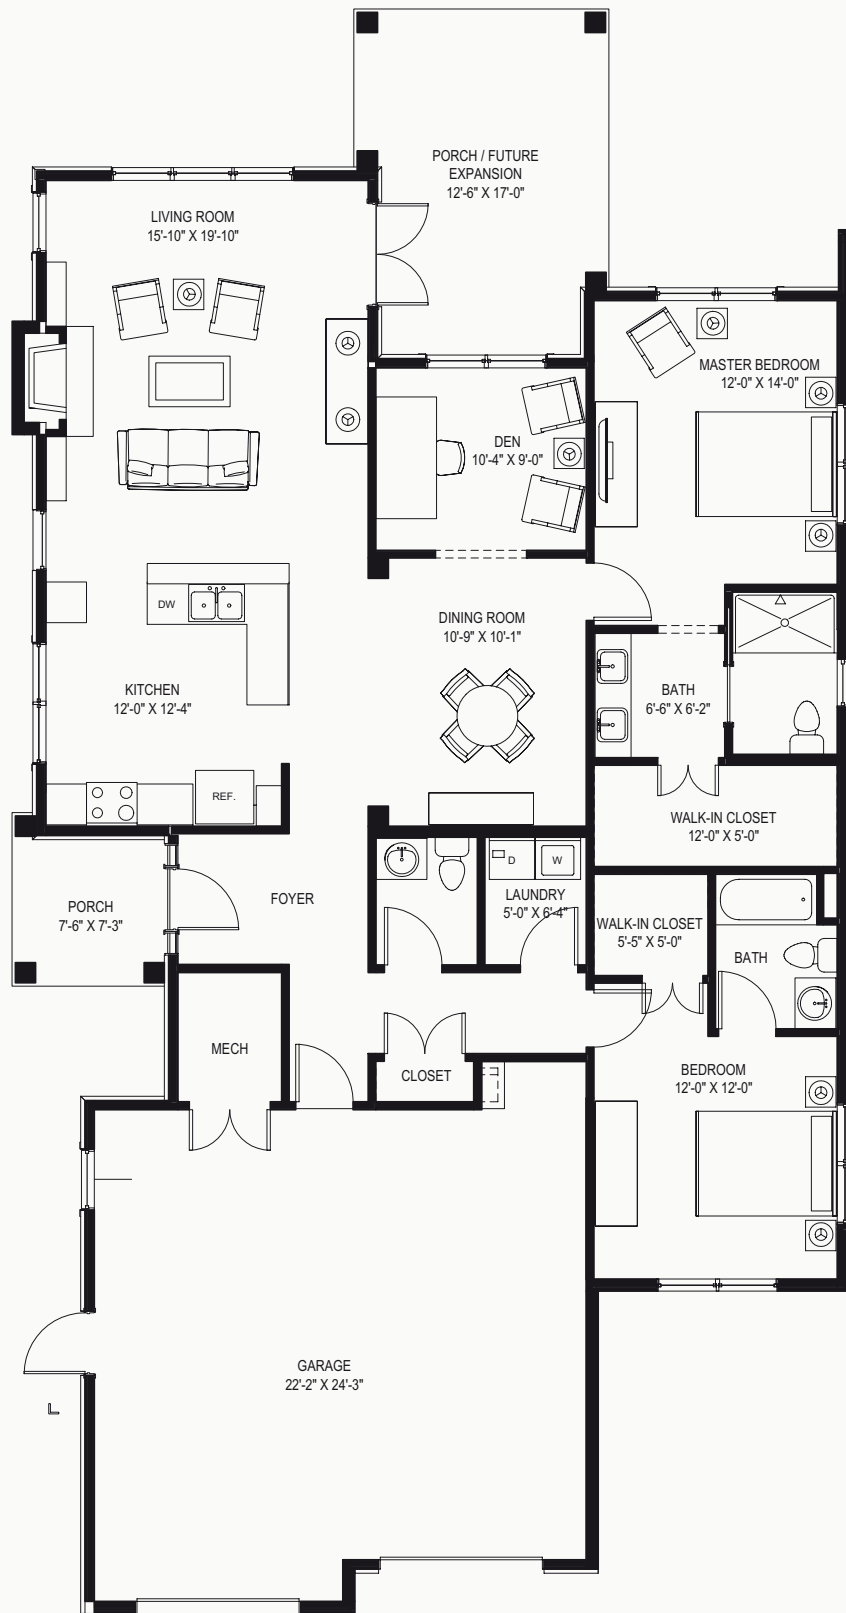

2 BEDROOM, 2.5 BATH + DEN | 1,636 SQ. FT.

THE SPIRES

AT BERRY COLLEGE

--- Lakeside Senior Living ---