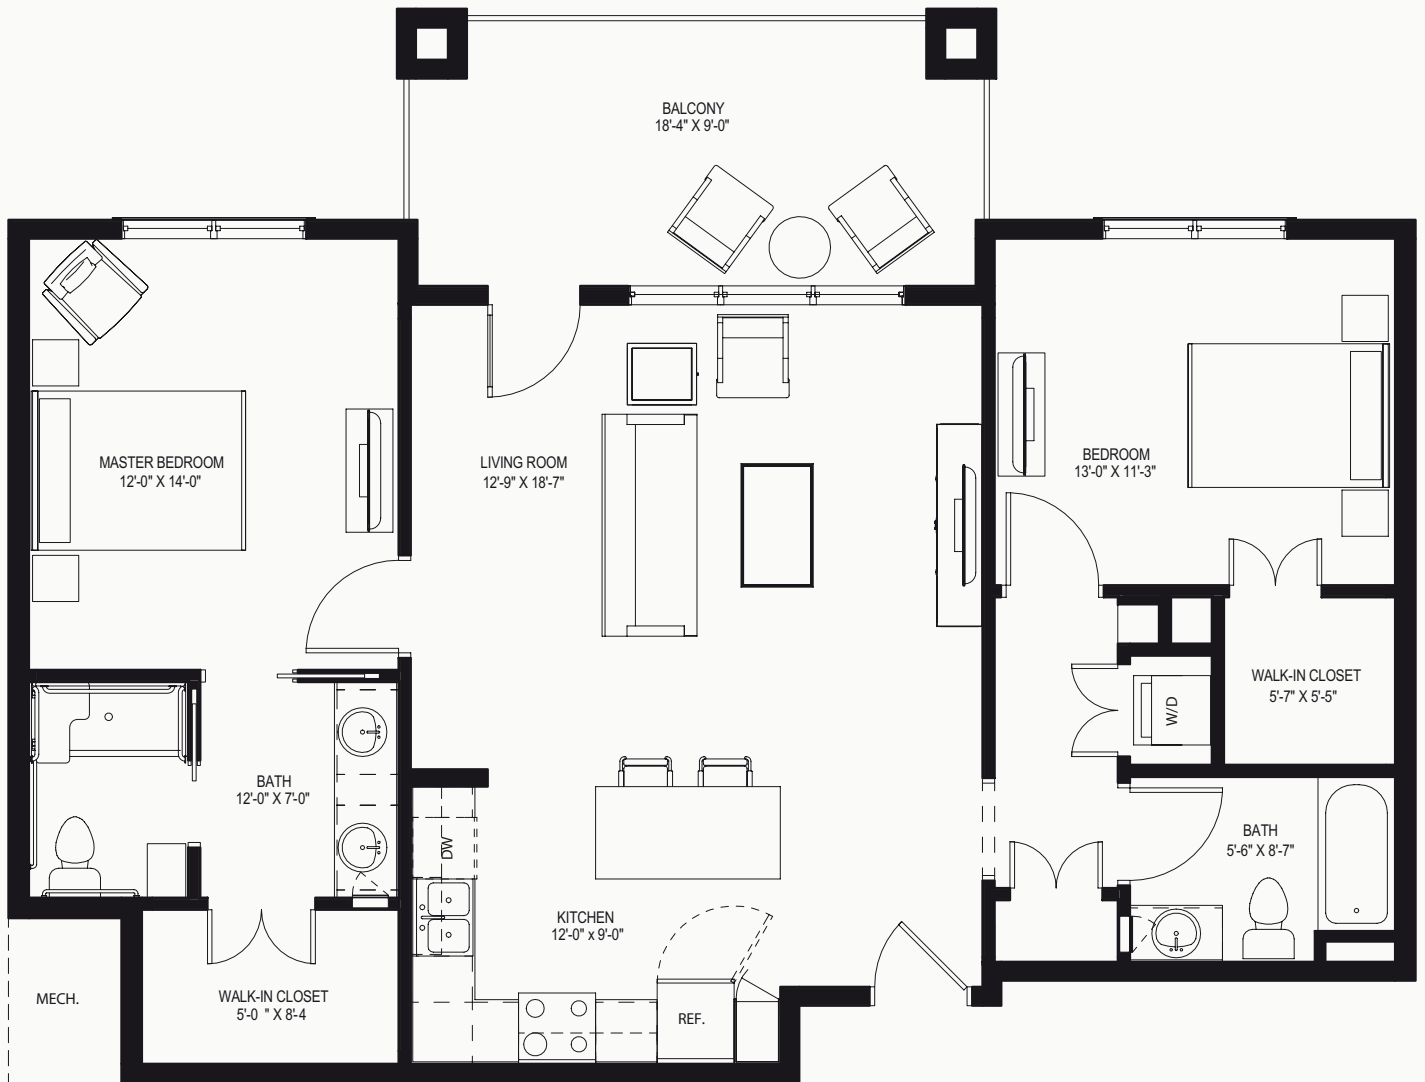

2 BEDROOM, 2 BATH | 1,123 SQ. FT.

THE SPIRES

AT BERRY COLLEGE

--- Lakeside Senior Living ---