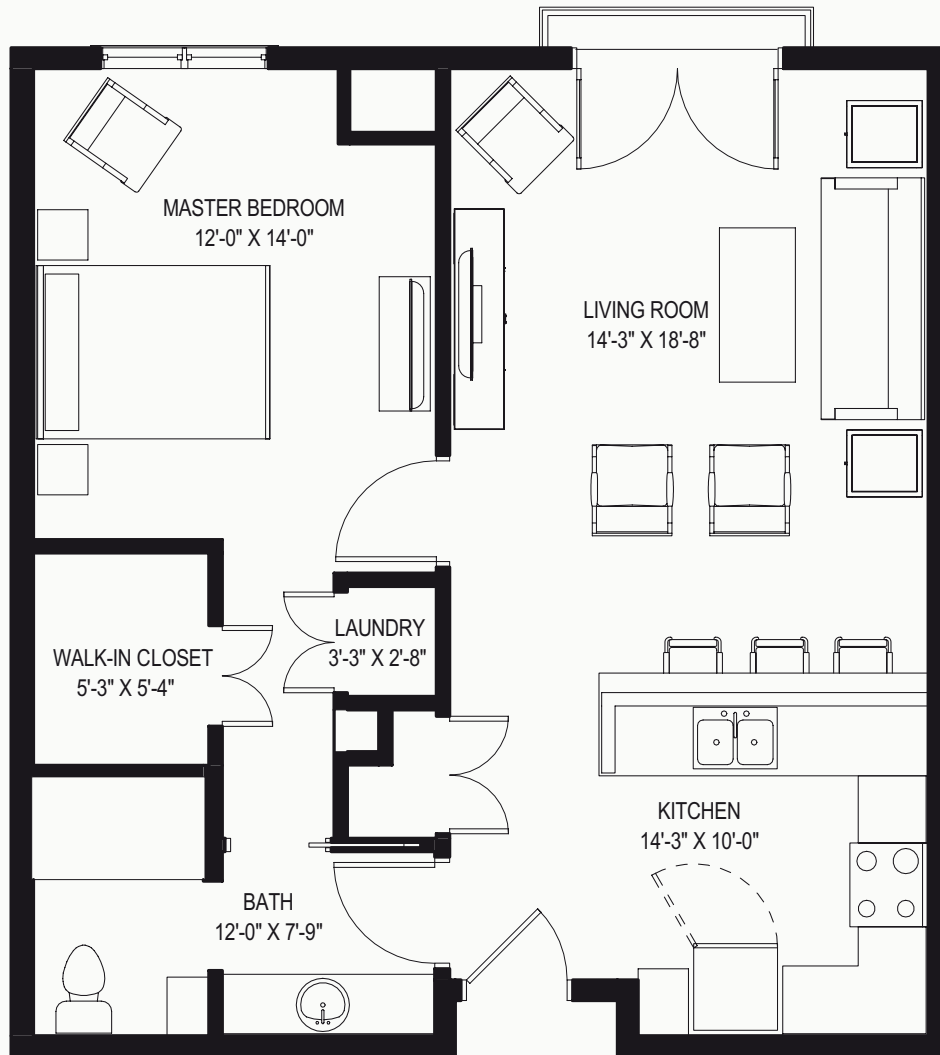

1 BEDROOM, 1 BATH | 801 SQ. FT.

THE SPIRES

AT BERRY COLLEGE

--- Lakeside Senior Living ---