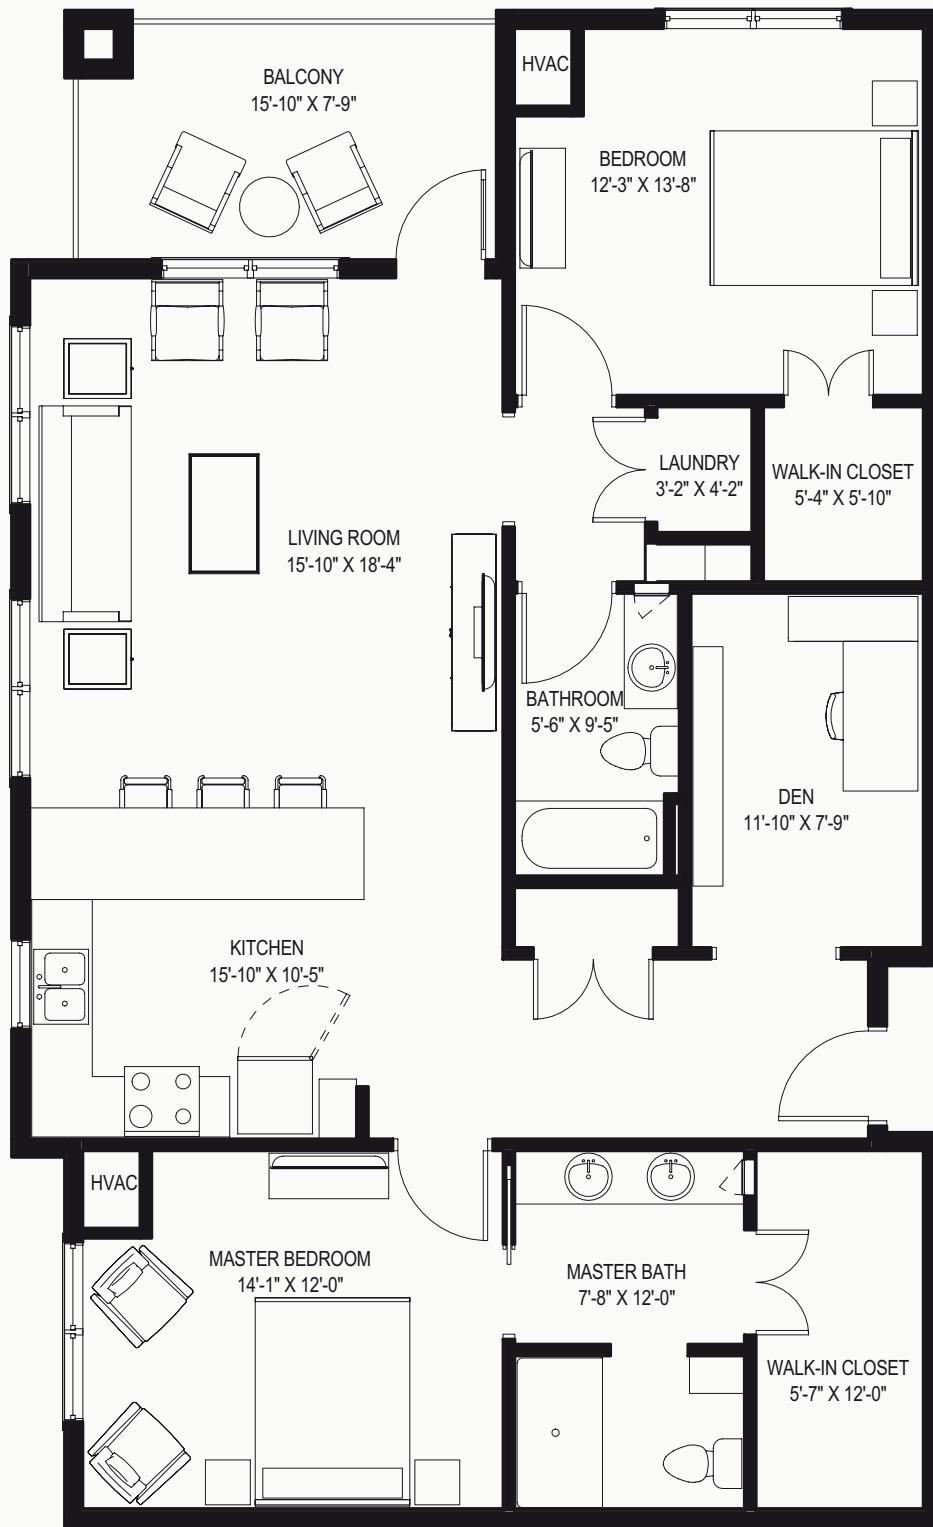

2 BEDROOM, 2 BATH + DEN | 1,378 SQ. FT.

THE SPIRES
AT BERRY COLLEGE

--- Lakeside Senior Living ---