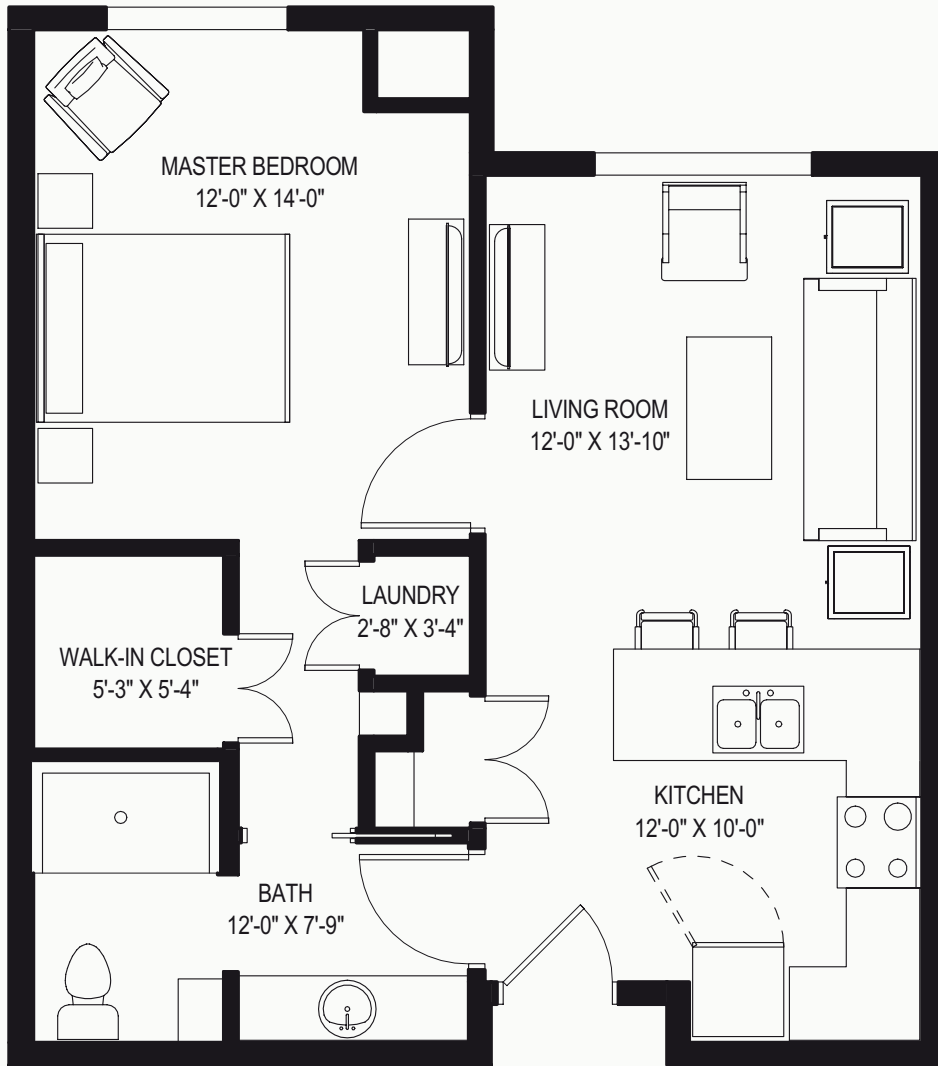

1 BEDROOM, 1 BATH | 662 SQ. FT.

THE SPIRES

AT BERRY COLLEGE

--- Lakeside Senior Living ---