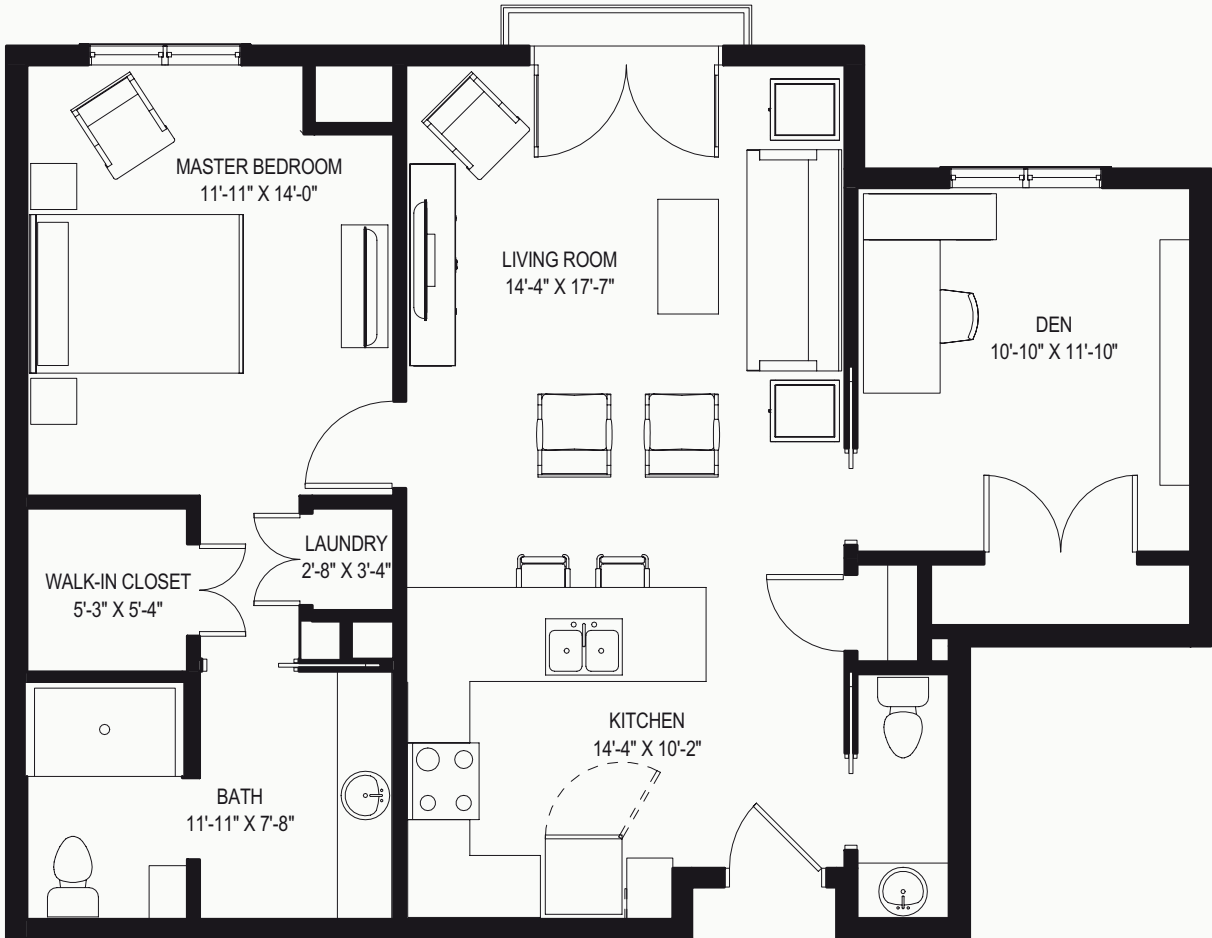

1 BEDROOM, 1.5 BATH + DEN | 979 SQ. FT.

THE SPIRES

AT BERRY COLLEGE

--- Lakeside Senior Living ---