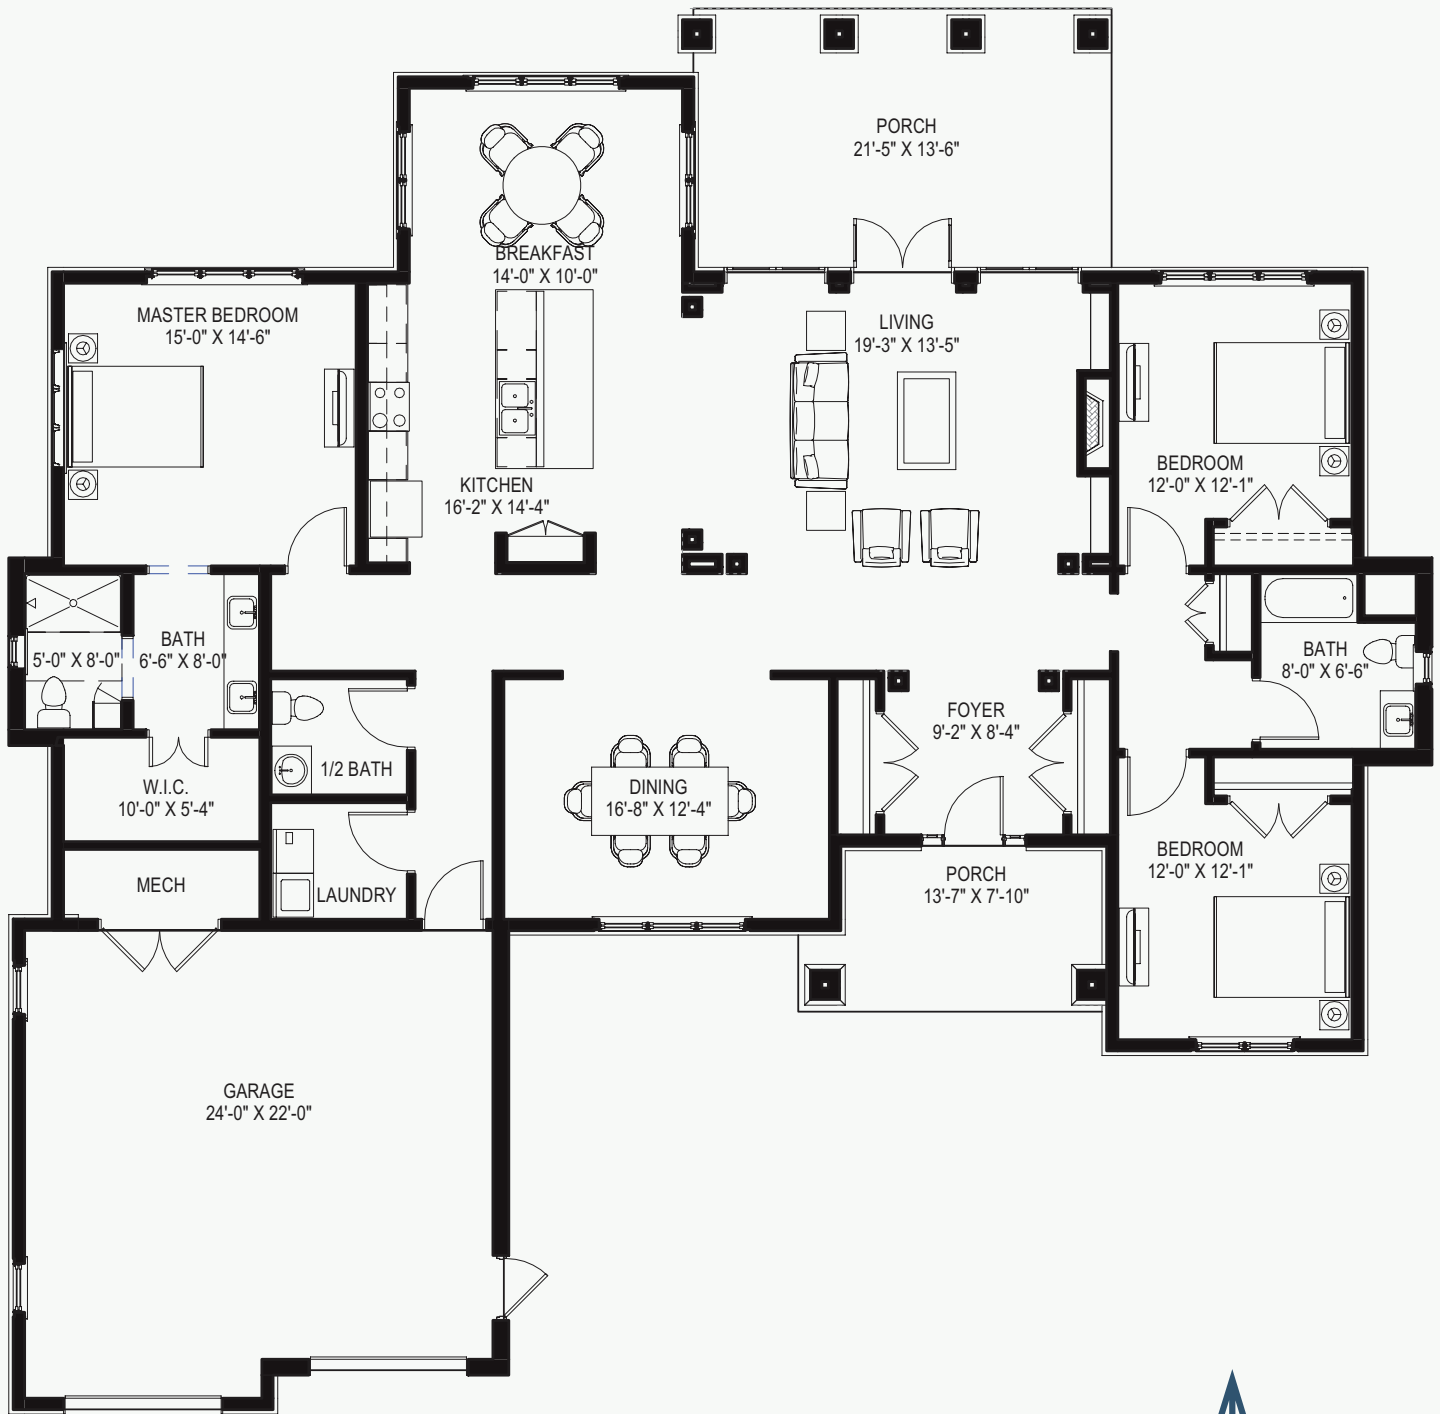

3 BEDROOM, 2.5 BATH | 2,479 SQ. FT.

THE SPIRES
AT BERRY COLLEGE

--- Lakeside Senior Living ---