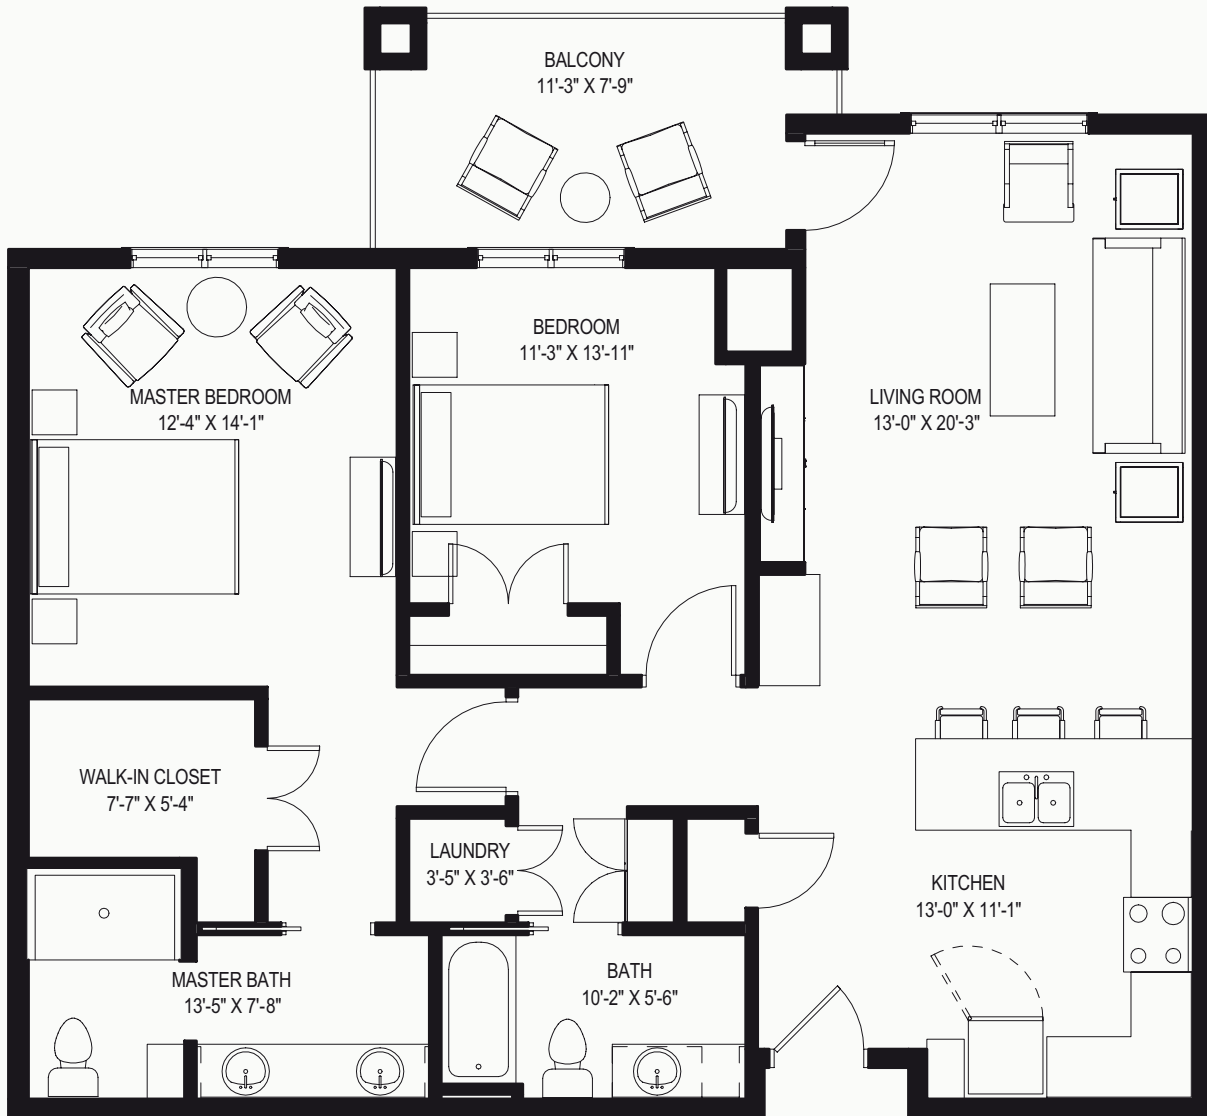

2 BEDROOM, 2 BATH | 1,192 SQ. FT.

THE SPIRES

AT BERRY COLLEGE

--- Lakeside Senior Living ---