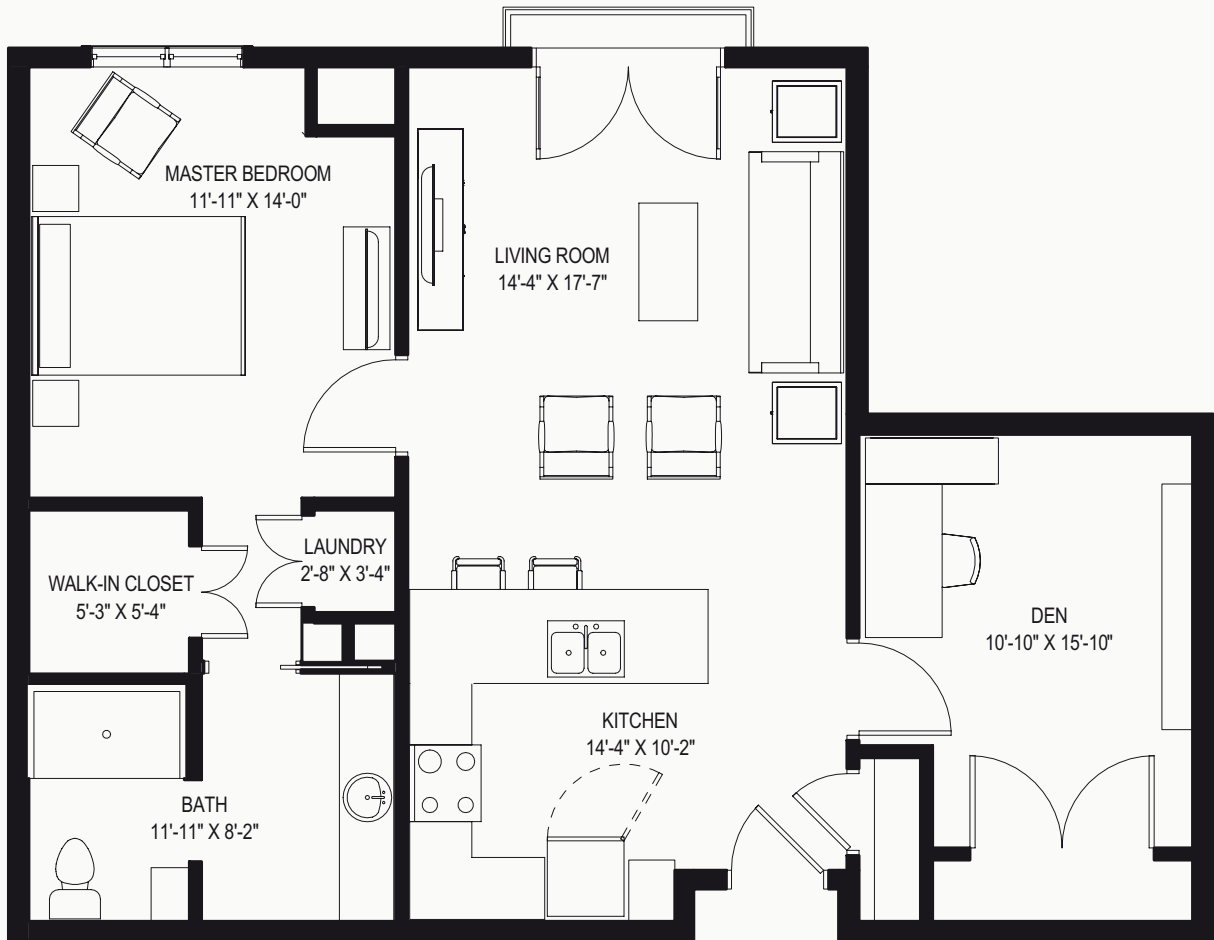

1 BEDROOM, 1 BATH + DEN | 967 SQ. FT.

THE SPIRES

AT BERRY COLLEGE

--- Lakeside Senior Living ---