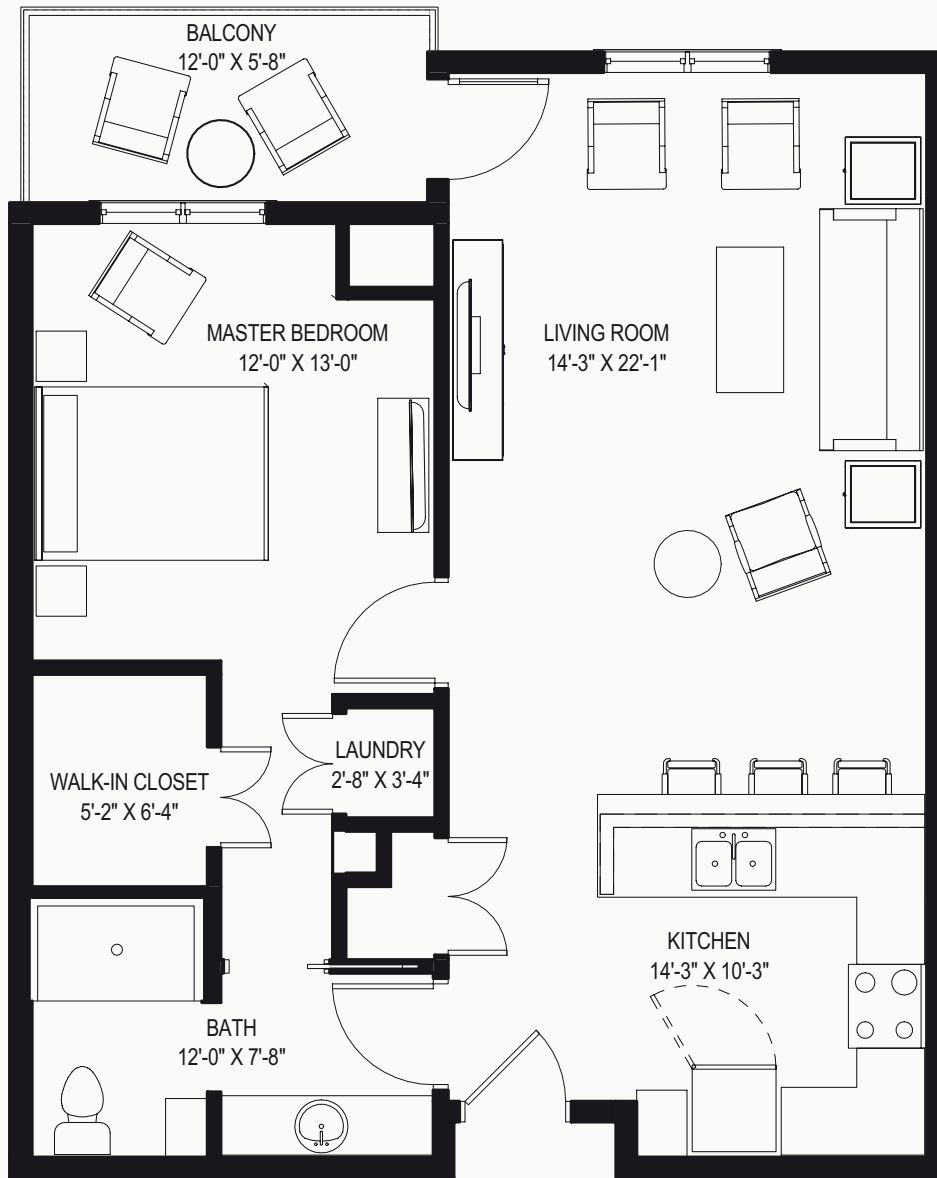

1 BEDROOM, 1 BATH | 842 SQ. FT.

THE SPIRES

AT BERRY COLLEGE

--- Lakeside Senior Living ---