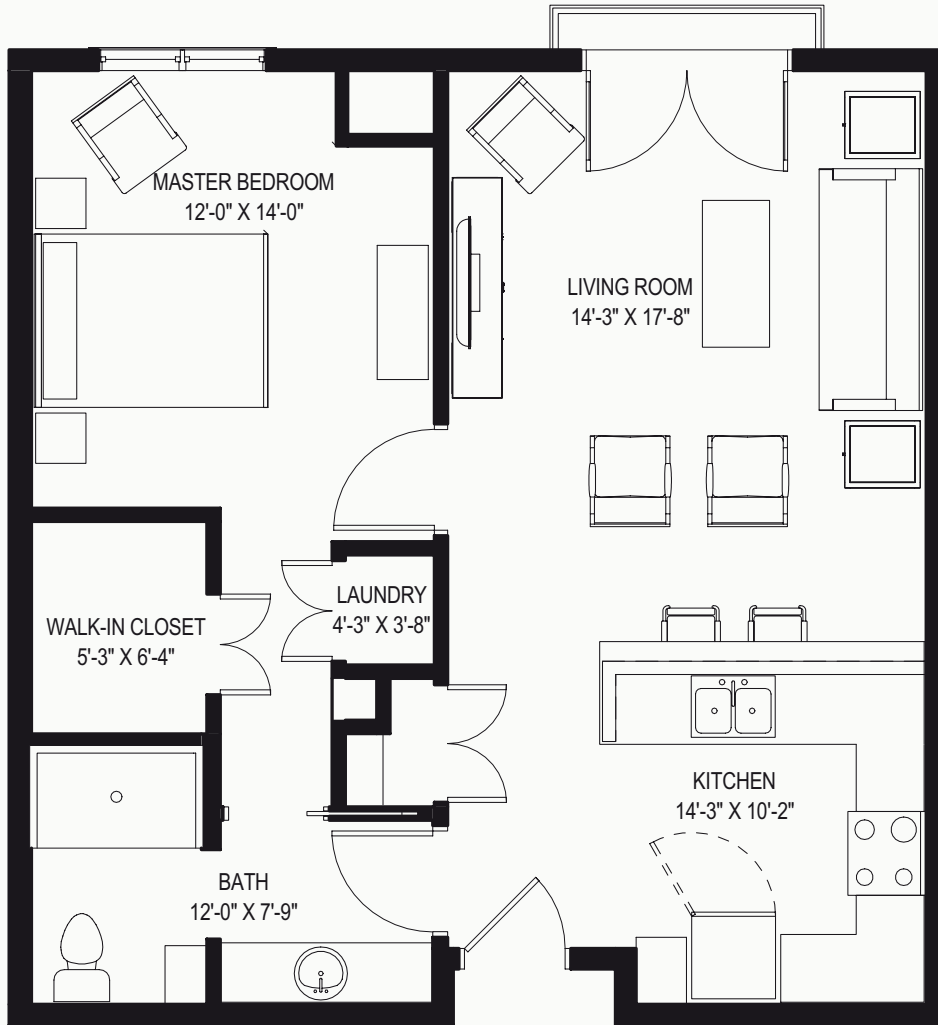

1 BEDROOM, 1 BATH | 774 SQ. FT.

THE SPIRES

AT BERRY COLLEGE

--- Lakeside Senior Living ---