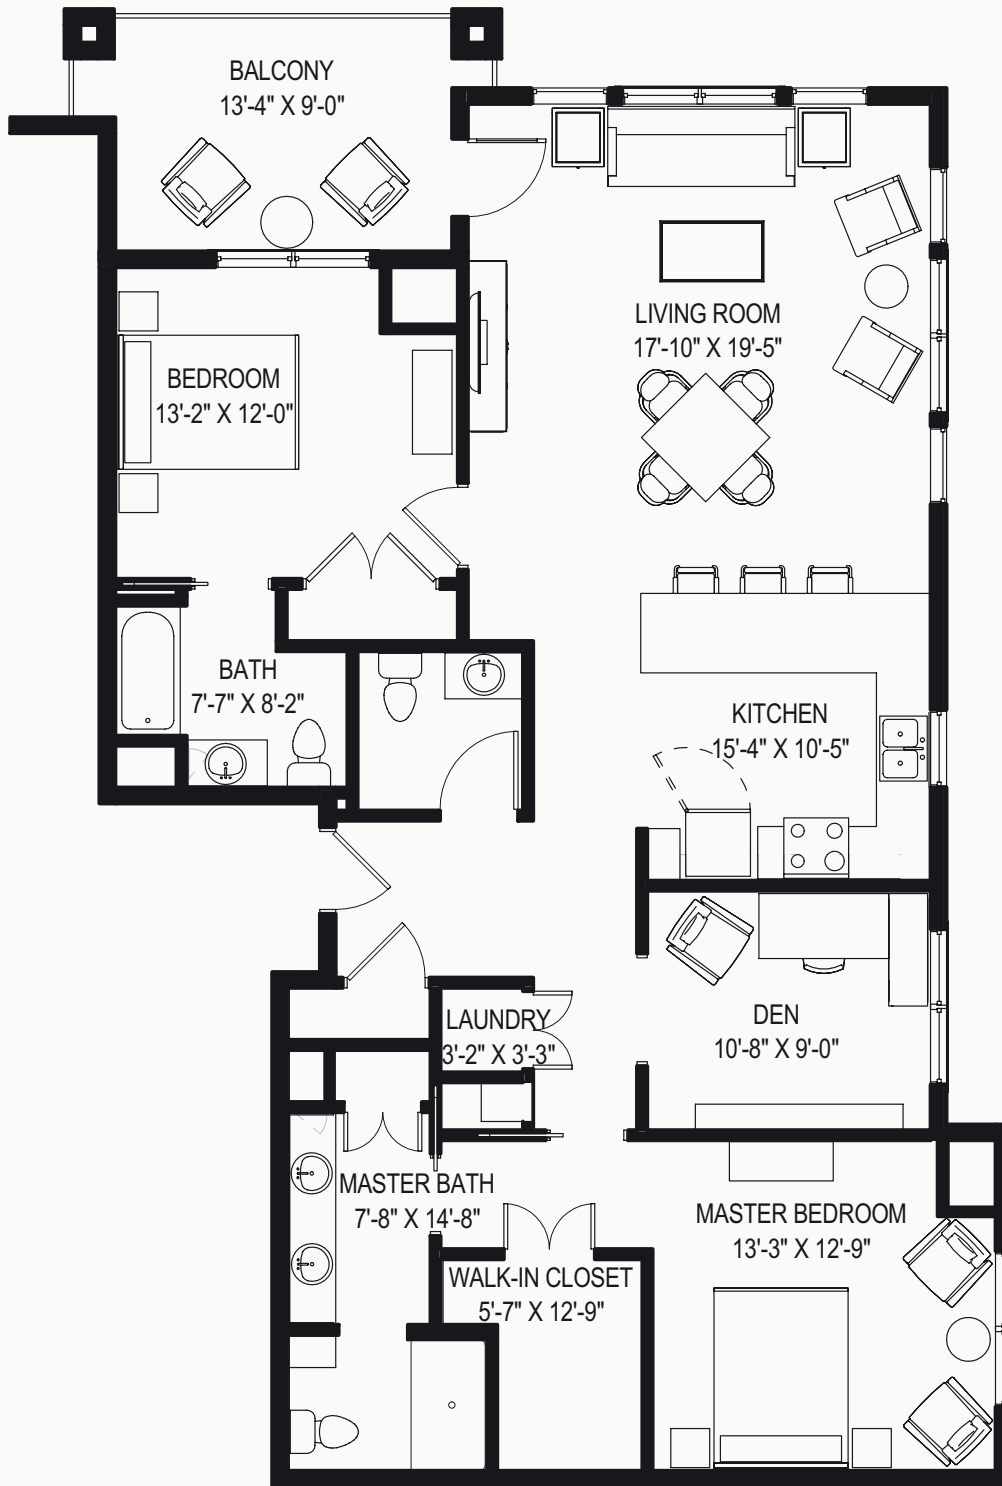

2 BEDROOM, 2.5 BATH + DEN | 1,489 SQ. FT.

THE SPIRES  
AT BERRY COLLEGE

--- Lakeside Senior Living ---