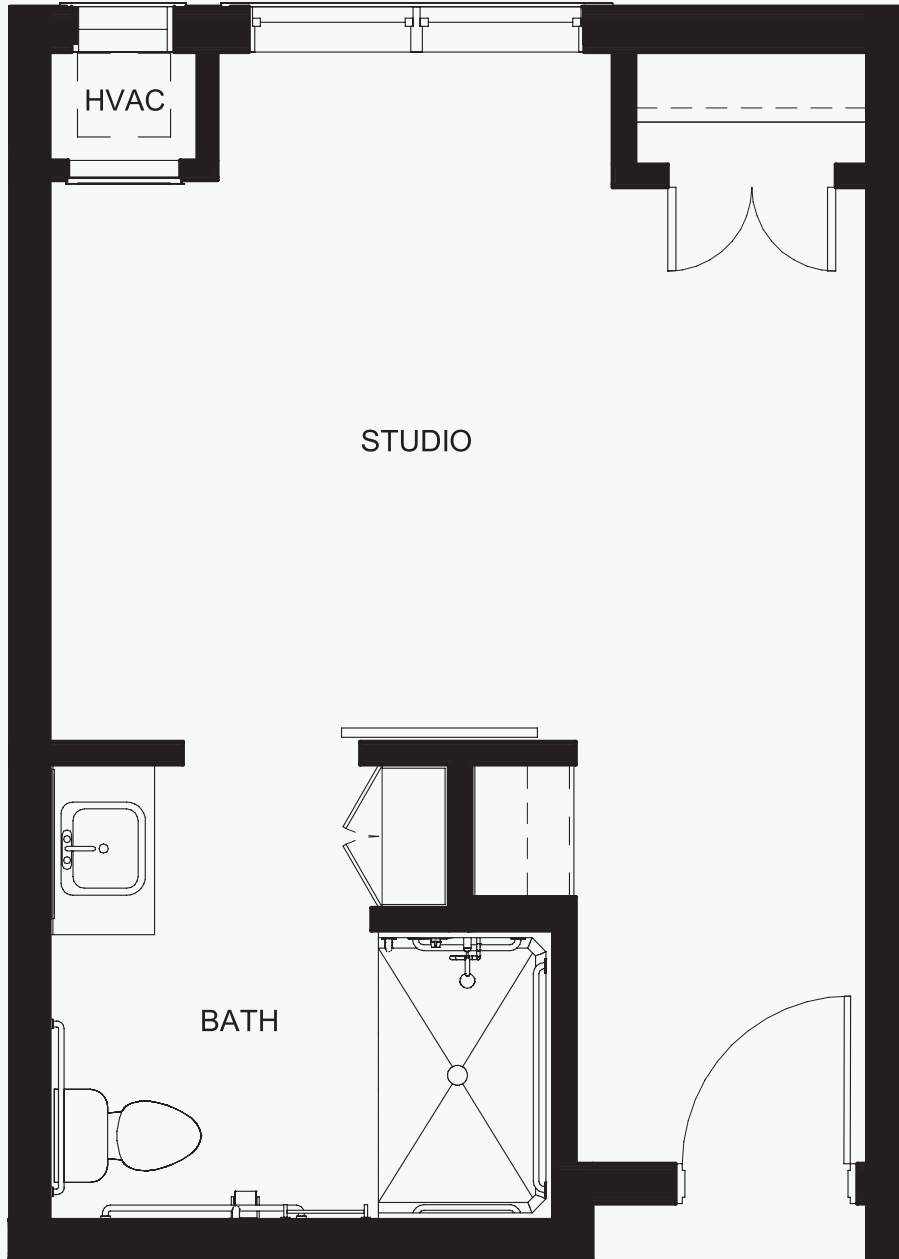

STUDIO, 1 BATH, 300 SQ. FT.

THE SPIRES
AT BERRY COLLEGE