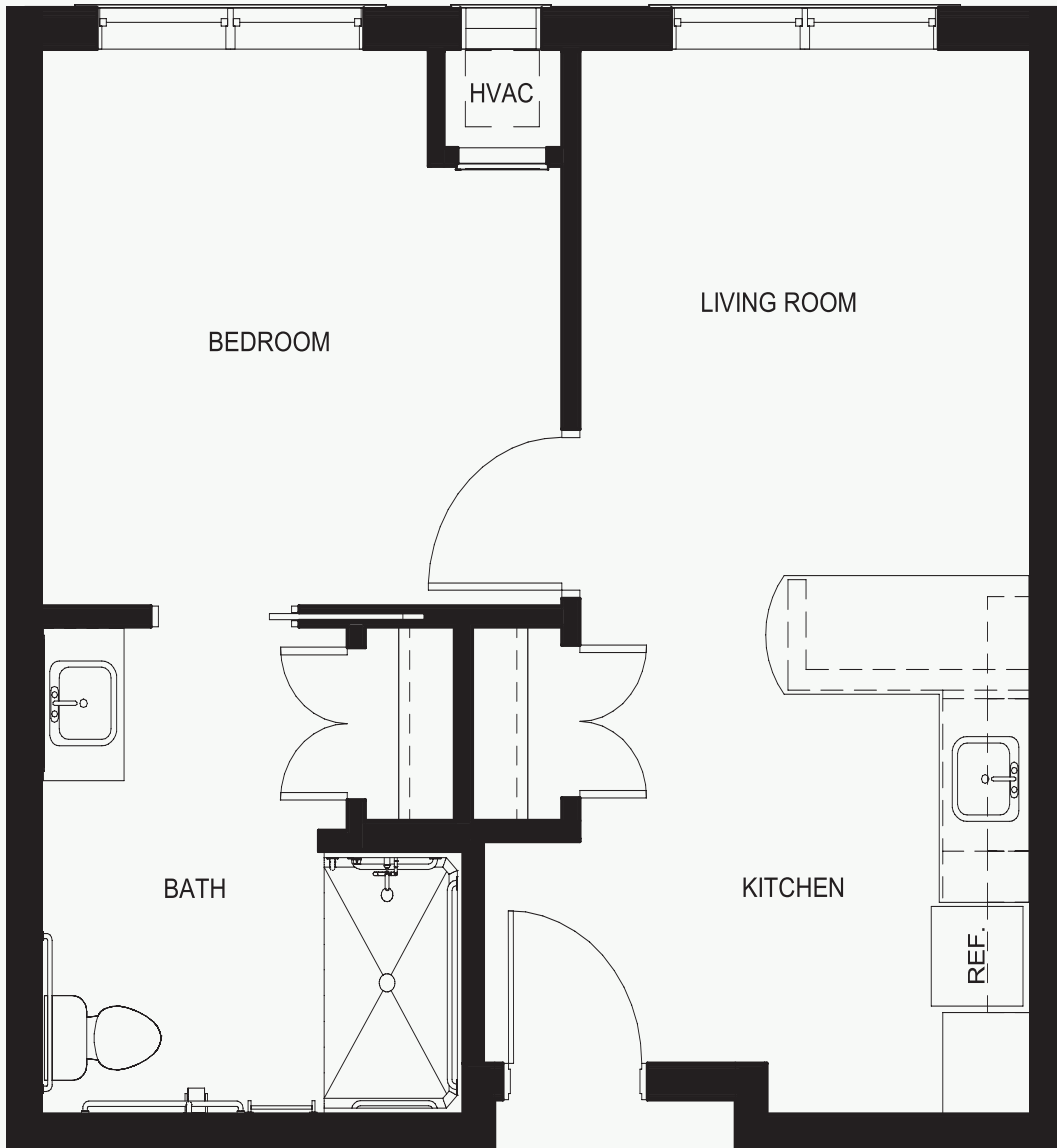

1 BEDROOM, 1 BATH, 459 SQ. FT.

THE SPIRES
AT BERRY COLLEGE