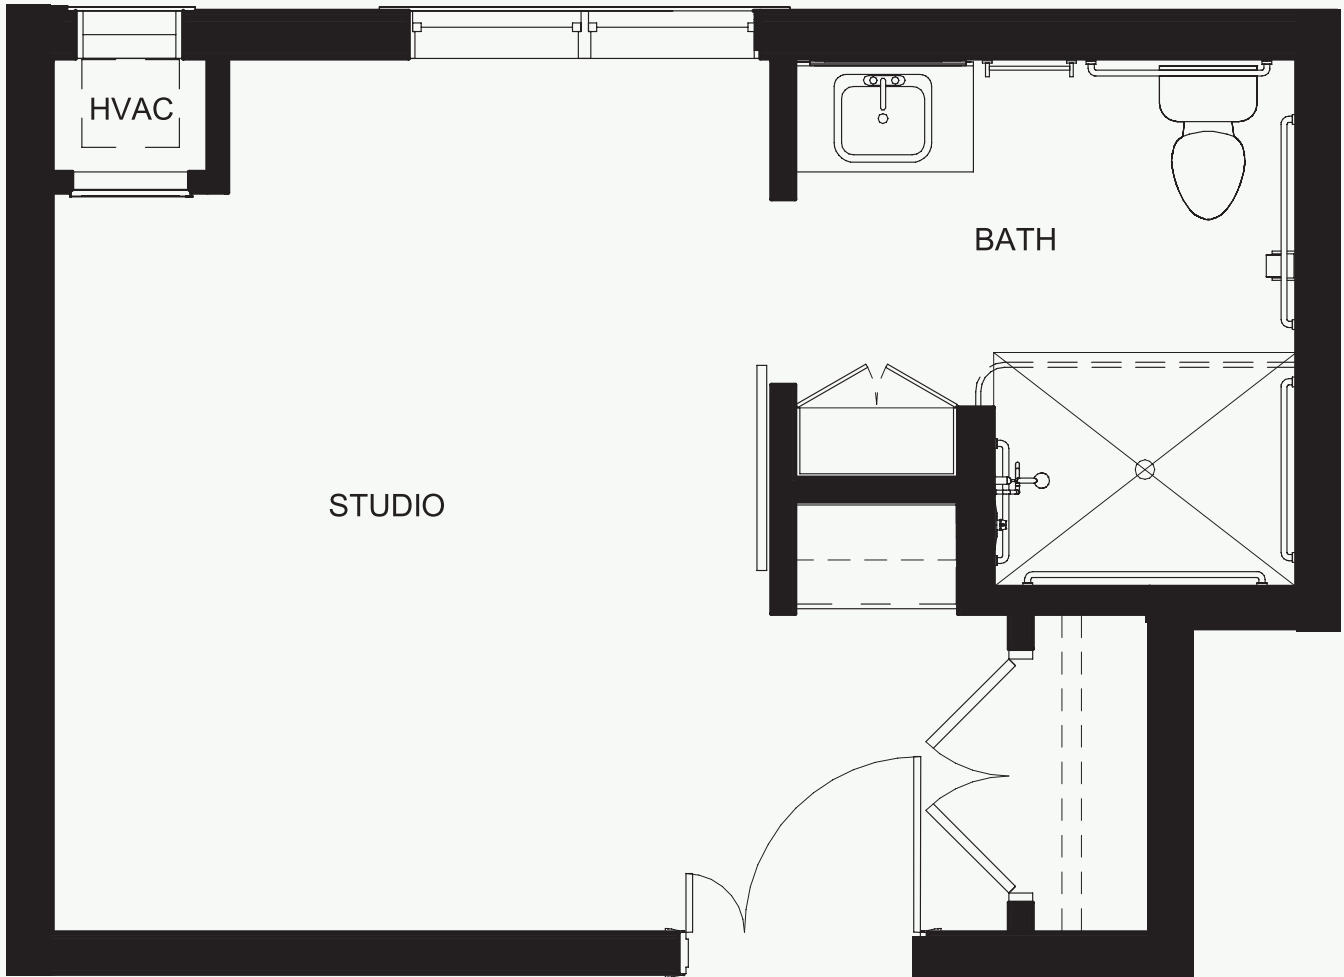

STUDIO, 1 BATH, 302 SQ. FT.

**THE SPIRES**  
AT BERRY COLLEGE